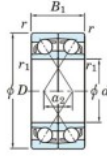

Deep groove ball bearing single row 7318-BDF-JTEKT - 7318-BDF-JTEKT

<https://www.123bearing.com/bearing-housing/deep-groove-bearing/single-row/7318-bdf-jtekt>

Boundary dimensions

Single row ball bearings Face to face (DF)

Bearing No.	Boundary dimensions(mm)						Basic load ratings(kN)		Fatigue load limit(kN)		Factor	Limiting speeds(min-1)
	d	D	B	r1	r2	r3	Cr	C0r	C10	C0		
7318BDF	90	190	86	3	1.1	317	270	11.8	-	-	Grease lub.	2000