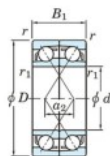

## Deep groove ball bearing single row 7218-CDF-JTEKT - 7218-CDF-JTEKT

<https://www.123bearing.com/bearing-housing/deep-groove-bearing/single-row/7218-cdf-jtekt>

Boundary dimensions

Model ball bearings Face to face (DF)

Bearing No.	Boundary dimensions(mm)					Basic load ratings(kN)		Fatigue load limit(kN)		factor	Limiting speeds(min-1)
	d	D	B	r1(min)	r1(max)	Cr	C0r	C0	r0		
7218CDF	90	160	60	2	1	260	223	12.8	14.6		4100

### PRODUCT FEATURES

Brand	JTEKT
N° Ean13	3616060650429
Inside diameter	90 mm
Outside diameter	160 mm
Thickness	60 mm
Limiting speed	4100 rpm
Dynamic load	260 kN
Static load	223 kN
Packaging	1

[contact@123bearing.com](mailto:contact@123bearing.com)