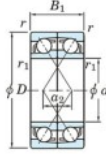

Deep groove ball bearing single row 7218-DF-JTEKT - 7218-DF-JTEKT

<https://www.123bearing.com/bearing-housing/deep-groove-bearing/single-row/7218-df-jtekt>

Boundary dimensions

Single ball bearings Face to face (DF)

Bearing No.	Boundary dimensions(mm)				Basic load ratings(kN)		Fatigue load limit(kN)	factor	Limiting speeds(min-1)	
	d	D	B	r (min)	C _r	C _{0r}				r0
7218DF	90	160	60	2	1	239	206	11.3	-	3000

PRODUCT FEATURES