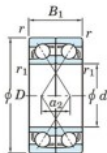

## Deep groove ball bearing single row 7218-BDF-JTEKT - 7218-BDF-JTEKT

<https://www.123bearing.com/bearing-housing/deep-groove-bearing/single-row/7218-bdf-jtekt>

Boundary dimensions

Single ball bearings Face to face (DF)

| Bearing No. | Boundary dimensions(mm) |     |    |         |         | Basic load ratings(kN) |     | Fatigue load limit(kN) |    | Factor | Limiting speeds(min-1)<br>Grease lub. |
|-------------|-------------------------|-----|----|---------|---------|------------------------|-----|------------------------|----|--------|---------------------------------------|
|             | d                       | D   | B  | r1(min) | r1(max) | Cr                     | Cor | Cu                     | 10 |        |                                       |
| 7218BDF     | 90                      | 160 | 60 | 2       | 1       | 217                    | 188 | 9.8                    | -  | -      | 2200                                  |

### PRODUCT FEATURES

|                  |               |
|------------------|---------------|
| Brand            | JTEKT         |
| N° Ean13         | 3616060650405 |
| Inside diameter  | 90 mm         |
| Outside diameter | 160 mm        |
| Thickness        | 60 mm         |
| Limiting speed   | 2200 rpm      |
| Dynamic load     | 217 kN        |
| Static load      | 188 kN        |
| Packaging        | 1             |