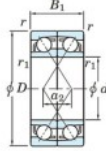

Deep groove ball bearing single row 7217-CDF-JTEKT - 7217-CDF-JTEKT

<https://www.123bearing.com/bearing-housing/deep-groove-bearing/single-row/7217-cdf-jtekt>

Boundary dimensions

Single row bearings Face to face (DF)

Bearing No.	Boundary dimensions(mm)						Basic load ratings(kN)		Fatigue load limit(kN)	factor	Limiting speeds(min-1)
	d	D	B	r (mm)	r1 (mm)	r2 (mm)	Cr	Cor	C10	f0	Grease lub.
7217CDF	85	150	56	2	1		227	193	11.4	14.7	4400

PRODUCT FEATURES

Brand	JTEKT
N° Ean13	3616060650368
Inside diameter	85 mm
Outside diameter	150 mm
Thickness	56 mm
Limiting speed	4400 rpm
Dynamic load	227 kN
Static load	193 kN
Packaging	1

contact@123bearing.com