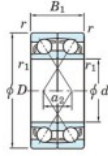

Deep groove ball bearing single row 7217-BDF-JTEKT - 7217-BDF-JTEKT

<https://www.123bearing.com/bearing-housing/deep-groove-bearing/single-row/7217-bdf-jtekt>

Boundary dimensions

123 BEARING

Bearing No.	Boundary dimensions(mm)					Basic load ratings(kN)		Fatigue load factor		Limiting speeds(min-1)
	d	D	B	r1(mm)	r1(mm)	Cr	Cor	f0	f0	Grease lub.
7217BDF	85	150	56	2	1	189	162	8.7	-	2400

PRODUCT FEATURES

Brand	JTEKT
N° Ean13	4549250197291
Inside diameter	85 mm
Outside diameter	150 mm
Thickness	56 mm
Limiting speed	2400 rpm
Dynamic load	189 kN
Static load	162 kN
Packaging	1

contact@123bearing.com