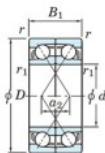

Deep groove ball bearing single row 7316-DF-JTEKT - 7316-DF-JTEKT

<https://www.123bearing.com/bearing-housing/deep-groove-bearing/single-row/7316-df-jtekt>

Boundary dimensions

Angular ball bearings Face to face (DF)

Bearing No.	Boundary dimensions (mm)						Basic load ratings (kN)		Fatigue load limit (kN)	factor	Limiting speeds (min-1)
	d	D	B	r (min)	r1 (min)	Cr	Cor	r0			
7316DF	80	170	78	2.1	1.1	299	238	14.7	-	3000	

PRODUCT FEATURES

Brand	JTEKT
N° Ean13	4549250201875
Inside diameter	80 mm
Outside diameter	170 mm
Thickness	78 mm
Limiting speed	3000 rpm
Dynamic load	299 kN
Static load	238 kN
Packaging	1

contact@123bearing.com