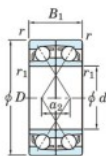

Deep groove ball bearing single row 7316-BDF-JTEKT - 7316-BDF-JTEKT

<https://www.123bearing.com/bearing-housing/deep-groove-bearing/single-row/7316-bdf-jtekt>

Boundary dimensions

For single ball bearings Face to face (DF)

Bearing No.	Boundary dimensions(mm)					Basic load ratings(kN)		Fatigue load limit(kN)		Factor	Limiting speeds(min-1)
	d	D	B	r1(mm)	r2(mm)	Cr	Cor	C10	C0		
7316BDF	80	170	78	2.1	1.1	274	218	12.7	-		2200

PRODUCT FEATURES

Brand	JTEKT
N° Ean13	3616060650320
Inside diameter	80 mm
Outside diameter	170 mm
Thickness	78 mm
Limiting speed	2200 rpm
Dynamic load	274 kN
Static load	218 kN
Packaging	1

contact@123bearing.com