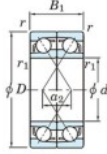

## Deep groove ball bearing single row 7315-CDF-JTEKT - 7315-CDF-JTEKT

<https://www.123bearing.com/bearing-housing/deep-groove-bearing/single-row/7315-cdf-jtekt>

Boundary dimensions

Angular ball bearings Face to face (DF)

Bearing No.	Boundary dimensions(mm)						Basic load ratings(kN)		Fatigue load limit(kN)	factor	Limiting speeds(min-1)
	d	D	B	r (min)	r1 (min)	Cr	C0r	f0			
7315CDF	75	160	74	2.1	1.1	296	227	15.5	13.4	4400	

## PRODUCT FEATURES

Brand	JTEKT
N° Ean13	3616060650290
Inside diameter	75 mm
Outside diameter	160 mm
Thickness	74 mm
Limiting speed	4400 rpm
Dynamic load	296 kN
Static load	227 kN
Packaging	1

[contact@123bearing.com](mailto:contact@123bearing.com)