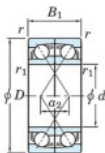

Deep groove ball bearing single row 7315-DF-JTEKT - 7315-DF-JTEKT

<https://www.123bearing.com/bearing-housing/deep-groove-bearing/single-row/7315-df-jtekt>

Boundary dimensions

Single row bearings Face to face (DF)

Bearing No.	Boundary dimensions(mm)						Basic load ratings(kN)		Fatigue load limit(kN)		Limiting speeds(min-1)
	d	D	B	r1(min)	r1(max)	Cr	C0r	C0	f0		
7315DF	75	160	74	2.1	1.1	276	212	13.5	-	Grease lub. 3200	

PRODUCT FEATURES

Brand	JTEKT
N° Ean13	4549250201691
Inside diameter	75 mm
Outside diameter	160 mm
Thickness	74 mm
Limiting speed	3200 rpm
Dynamic load	276 kN
Static load	212 kN
Packaging	1

contact@123bearing.com