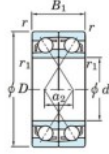

## Deep groove ball bearing single row 7314-CDF-JTEKT - 7314-CDF-JTEKT

<https://www.123bearing.com/bearing-housing/deep-groove-bearing/single-row/7314-cdf-jtekt>

Boundary dimensions

Single ball bearings Face to face (DF)

Bearing No.	Boundary dimensions(mm)						Basic load ratings(kN)		Fatigue load factor		Limiting speeds(min-1)
	d	D	B	r1(min)	r1(max)	Cr	Cor	f0	f0	Grease lub.	
7314CDF	70	150	70	2.1	1.1	272	200	14.2	13.4	4700	

## PRODUCT FEATURES

Brand	JTEKT
N° Ean13	3616060650238
Inside diameter	70 mm
Outside diameter	150 mm
Thickness	70 mm
Limiting speed	4700 rpm
Dynamic load	272 kN
Static load	200 kN
Packaging	1

[contact@123bearing.com](mailto:contact@123bearing.com)