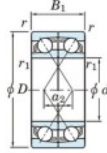

Deep groove ball bearing single row 7214-DF-JTEKT - 7214-DF-JTEKT

<https://www.123bearing.com/bearing-housing/deep-groove-bearing/single-row/7214-df-jtekt>

Boundary dimensions

Single row bearings Face to face (DF)

Bearing No.	Boundary dimensions(mm)						Basic load ratings(kN)		Fatigue load limit(kN)		factor	Limiting speeds(min-1)
	d	D	B	r (mm)	r1 (mm)	Cr	Cor	Cu	f0			
7214DF	70	125	48	1.5	1	155	127	7.8	-	-	3900	

PRODUCT FEATURES

Brand	JTEKT
N° Ean13	3616060650191
Inside diameter	70 mm
Outside diameter	125 mm
Thickness	48 mm
Limiting speed	3900 rpm
Dynamic load	155 kN
Static load	127 kN
Packaging	1

contact@123bearing.com