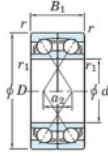

Deep groove ball bearing single row 7313-BDF-JTEKT - 7313-BDF-JTEKT

<https://www.123bearing.com/bearing-housing/deep-groove-bearing/single-row/7313-bdf-jtekt>

Boundary dimensions

Regular ball bearings Face to face (DF)

Bearing No.	Boundary dimensions(mm)						Basic load ratings(kN)		Fatigue load limit(kN) C ₁₀	factor f ₀	Limiting speeds(min-1) Grease lub.
	d	D	B	r1(mm)	r2(mm)	Cr	C0r				
7313BDF	65	140	66	2.1	1.1	207	151	9.7	-	2800	

PRODUCT FEATURES

Brand	JTEKT
N° Ean13	4549250201165
Inside diameter	65 mm
Outside diameter	140 mm
Thickness	66 mm
Limiting speed	2800 rpm
Dynamic load	207 kN
Static load	151 kN
Packaging	1

contact@123bearing.com