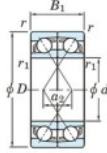

## Deep groove ball bearing single row 7213-DF-JTEKT - 7213-DF-JTEKT

<https://www.123bearing.com/bearing-housing/deep-groove-bearing/single-row/7213-df-jtekt>

Boundary dimensions

4 balls (ball bearings Face to face (DF)

Bearing No.	Boundary dimensions(mm)					Basic load ratings(kN)		Fatigue load limit(kN)	factor	Limiting speeds(min-1)
	d	D	B	r1(min)	r1(max)	Cr	Cor	Cu	f0	Grease lub.
7213DF	65	120	46	1.5	1	143	116	7.1	-	4100

### PRODUCT FEATURES

Brand	JTEKT
N° Ean13	3616060650139
Inside diameter	65 mm
Outside diameter	120 mm
Thickness	46 mm
Limiting speed	4100 rpm
Dynamic load	143 kN
Static load	116 kN
Packaging	1

[contact@123bearing.com](mailto:contact@123bearing.com)