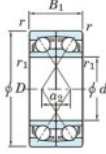

## Deep groove ball bearing single row 7213-BDF-JTEKT - 7213-BDF-JTEKT

<https://www.123bearing.com/bearing-housing/deep-groove-bearing/single-row/7213-bdf-jtekt>

Boundary dimensions

Angular ball bearings Face to face (DF)

Bearing No.	Boundary dimensions (mm)					Basic load ratings (kN)		Fatigue load limit (kN)	factor	Limiting speeds (min-1)
	d	D	B	r (min)	r1 (min)	Cr	Cor			
7213BDF	65	120	46	1.5	1	129	105	6.15	-	3100

## PRODUCT FEATURES

Brand	JTEKT
N° Ean13	4549250271656
Inside diameter	65 mm
Outside diameter	120 mm
Thickness	46 mm
Limiting speed	3100 rpm
Dynamic load	129 kN
Static load	105 kN
Packaging	1

[contact@123bearing.com](mailto:contact@123bearing.com)