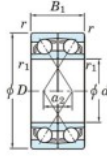

Deep groove ball bearing single row 7312-DF-JTEKT - 7312-DF-JTEKT

<https://www.123bearing.com/bearing-housing/deep-groove-bearing/single-row/7312-df-jtekt>

Boundary dimensions

Radial ball bearings Face to face (DF)

Bearing No.	Boundary dimensions(mm)						Basic load ratings(kN)		Fatigue load limit(kN)		Factor	Limiting speeds(min-1) Grease lub.
	d	D	B	r1(mm)	r2(mm)	Cr	C0r	Cr	C0r			
7312DF	60	130	62	2.1	1.1	199	143	10	-	-	4000	

PRODUCT FEATURES

Brand	JTEKT
N° Ean13	4549250201011
Inside diameter	60 mm
Outside diameter	130 mm
Thickness	62 mm
Limiting speed	4000 rpm
Dynamic load	199 kN
Static load	143 kN
Packaging	1

contact@123bearing.com