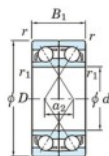

Deep groove ball bearing single row 7312-BDF-JTEKT - 7312-BDF-JTEKT

<https://www.123bearing.com/bearing-housing/deep-groove-bearing/single-row/7312-bdf-jtekt>

Boundary dimensions

Angular ball bearings Face to face (DF)

Bearing No.	Boundary dimensions(mm)					Basic load ratings(kN)		Fatigue load limit(kN)		factor	Limiting speeds(min-1)
	d	D	B	r1(min)	r1(max)	Cr	C0r	C10	r0		
7312BDF	60	130	62	2.1	1.1	183	132	8.6	-	-	2900

PRODUCT FEATURES

Brand	JTEKT
N° Ean13	4549250200946
Inside diameter	60 mm
Outside diameter	130 mm
Thickness	62 mm
Limiting speed	2900 rpm
Dynamic load	183 kN
Static load	132 kN
Packaging	1

contact@123bearing.com