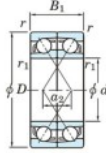

Deep groove ball bearing single row 7311-CDF-JTEKT - 7311-CDF-JTEKT

<https://www.123bearing.com/bearing-housing/deep-groove-bearing/single-row/7311-cdf-jtekt>

Boundary dimensions

4 (single ball) bearings Face to face (FF)

Bearing No.	Boundary dimensions(mm)					Basic load ratings(kN)		Fatigue load limit(kN)		factor	Limiting speeds(min-1)
	d	D	B	r1(min)	r2(min)	Cz	C0r	Cz	r0		
7311CDF	55	120	58	2	1	187	132	9.85	13.4		5900

PRODUCT FEATURES

Brand	JTEKT
N° Ean13	3616060650054
Inside diameter	55 mm
Inside diameter	2.165" inch
Outside diameter	120 mm
Outside diameter	4.724" inch
Thickness	58 mm
Thickness	2.283" inch
Limiting speed	5900 rpm
Dynamic load	187 kN
Static load	132 kN
Packaging	1