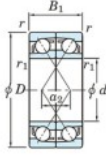

Deep groove ball bearing single row 7311-BDF-JTEKT - 7311-BDF-JTEKT

<https://www.123bearing.com/bearing-housing/deep-groove-bearing/single-row/7311-bdf-jtekt>

Boundary dimensions

Angular ball bearings Face to face (DF)

Bearing No.	Boundary dimensions (mm)					Basic load ratings (kN)		Fatigue load limit (kN)	factor	Limiting speeds (min ⁻¹)
	d	D	B	r (min)	r1 (min)	Cr	Co*			
7311BDF	55	120	58	2	1	160	113	7.4	-	3200

PRODUCT FEATURES