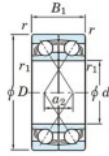

Deep groove ball bearing single row 7310-CDF-JTEKT - 7310-CDF-JTEKT

<https://www.123bearing.com/bearing-housing/deep-groove-bearing/single-row/7310-cdf-jtekt>

Boundary dimensions

Appar. ball bearings Face to face (DF)

Bearing No.	Boundary dimensions(mm)						Basic load ratings(kN)		Fatigue load limit(kN)		Limiting speeds(min-1)
	d	D	B	r1(min)	r1(max)	Cr	C0r	C0	f0		
7310CDF	50	110	54	2	1	162	112	8.4	13.4	6400	

PRODUCT FEATURES