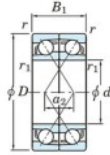

Deep groove ball bearing single row 7310-DF-JTEKT - 7310-DF-JTEKT

<https://www.123bearing.com/bearing-housing/deep-groove-bearing/single-row/7310-df-jtekt>

Boundary dimensions

Angular ball bearings Face to face (DF)

Bearing No.	Boundary dimensions(mm)					Basic load ratings(kN)		Fatigue load factor		Limiting speeds(min-1)
	d	D	B	r1(min)	r1(max)	Cr	Cor	C02	f0	Grease lub.
7310DF	50	110	54	2	1	151	105	7.35	-	4600

PRODUCT FEATURES

Brand	JTEKT
N° Ean13	4549250295362
Inside diameter	50 mm
Outside diameter	110 mm
Thickness	54 mm
Limiting speed	4600 rpm
Dynamic load	151 kN
Static load	105 kN
Packaging	1

contact@123bearing.com

(646) 712 9672