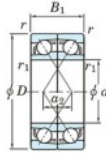

Deep groove ball bearing single row 7210-CDF-JTEKT - 7210-CDF-JTEKT

<https://www.123bearing.com/bearing-housing/deep-groove-bearing/single-row/7210-cdf-jtekt>

Boundary dimensions

Shoulder ball bearings Face to face (DF)

Bearing No.	Boundary dimensions(mm)						Basic load ratings(kN)		Fatigue load limit(kN)		Limiting speeds(min-1)
	d	D	B	r (min)	r1 (min)	Cr	C0r	C0r	f0		
7210CDF	50	90	40	1.1	0.6	91	68.1	4.4	14.6	7500	

PRODUCT FEATURES