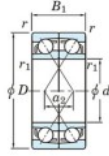

## Deep groove ball bearing single row 7210-BDF-JTEKT - 7210-BDF-JTEKT

<https://www.123bearing.com/bearing-housing/deep-groove-bearing/single-row/7210-bdf-jtekt>

Boundary dimensions

Angular ball bearings Face to face (DF)

Bearing No.	Boundary dimensions(mm)						Basic load ratings(kN)		Fatigue load limit(kN)		factor	Limiting speeds(min-1) Grease lub.
	d	D	B	r1(min)	r1(max)	Cr	Cor	C0r	10			
7210BDF	50	90	40	1.1	0.6	75.9	57.3	3.35	-	-	4000	

## PRODUCT FEATURES

Brand	JTEKT
N° Ean13	4549250195167
Inside diameter	50 mm
Outside diameter	90 mm
Thickness	40 mm
Limiting speed	4000 rpm
Dynamic load	75.9 kN
Static load	57.3 kN
Packaging	1

[contact@123bearing.com](mailto:contact@123bearing.com)