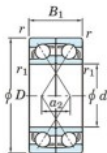

Deep groove ball bearing single row 7409-BDF-JTEKT - 7409-BDF-JTEKT

<https://www.123bearing.com/bearing-housing/deep-groove-bearing/single-row/7409-bdf-jtekt>

Boundary dimensions

Single ball bearings Face to face (DF)

Bearing No.	Boundary dimensions(mm)						Basic load ratings(kN)		Fatigue load limit(kN)	factor	Limiting speeds(min-1)
	d	D	B	r(min)	r1(min)	Cr	Cor	10			
7409BDF	45	120	58	2	1	172	111	8	-	2800	

PRODUCT FEATURES

Brand	JTEKT
N° Ean13	3616060649928
Inside diameter	45 mm
Outside diameter	120 mm
Thickness	58 mm
Limiting speed	2800 rpm
Dynamic load	172 kN
Static load	111 kN
Packaging	1

contact@123bearing.com

(646) 712 9672