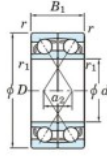

## Deep groove ball bearing single row 7309-DF-JTEKT - 7309-DF-JTEKT

<https://www.123bearing.com/bearing-housing/deep-groove-bearing/single-row/7309-df-jtekt>

Boundary dimensions

4000000000 Bearings Face to face (DF)

Bearing No.	Boundary dimensions(mm)					Basic load ratings(kN)		Fatigue load limit(kN)		Factor	Limiting speeds(min-1)
	d	D	B	r1(min)	r1(max)	Cr	C0r	C0	f0		
7309DF	45	100	50	1.5	1	119	80.9	5.6	-	-	5200

### PRODUCT FEATURES

Brand	JTEKT
N° Ean13	3616060649904
Inside diameter	45 mm
Inside diameter	1.772" inch
Outside diameter	100 mm
Outside diameter	3.937" inch
Thickness	50 mm
Thickness	1.969" inch
Limiting speed	5200 rpm
Dynamic load	119 kN
Static load	80.9 kN
Packaging	1