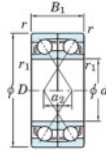

Deep groove ball bearing single row 7209-CDF-JTEKT - 7209-CDF-JTEKT

<https://www.123bearing.com/bearing-housing/deep-groove-bearing/single-row/7209-cdf-jtekt>

Boundary dimensions

Single ball bearings Face to face (DF)

Bearing No.	Boundary dimensions (mm)						Basic load ratings (kN)		Fatigue load factor		Limiting speeds (min-1)
	d	D	B	r (min)	r1 (min)	Cr	Cor	C0	f0	Grease lub	
7209CDF	45	85	38	1.1	0.6	87.1	61.8	4.2	14.2	8000	

PRODUCT FEATURES

Brand	JTEKT
N° Ean13	3616060649881
Inside diameter	45 mm
Outside diameter	85 mm
Thickness	38 mm
Limiting speed	8000 rpm
Dynamic load	87.1 kN
Static load	61.8 kN
Packaging	1

contact@123bearing.com