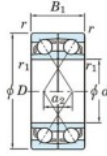

## Deep groove ball bearing single row 7209-DF-JTEKT - 7209-DF-JTEKT

<https://www.123bearing.com/bearing-housing/deep-groove-bearing/single-row/7209-df-jtekt>

Boundary dimensions

Regular ball bearings Face to face (DF)

Bearing No.	Boundary dimensions(mm)						Basic load ratings(kN)		Fatigue load limit(kN)		Factor	Limiting speeds(min-1) Grease lub.
	d	D	B	r (mm)	r1 (mm)	Cr	Cor	C0	F0			
7209DF	45	85	38	1.1	0.6	80.5	57.2	3.7	-	-	6000	

## PRODUCT FEATURES

Brand	JTEKT
N° Ean13	4549250195037
Inside diameter	45 mm
Inside diameter	1.772" inch
Outside diameter	85 mm
Outside diameter	3.346" inch
Thickness	38 mm
Thickness	1.496" inch
Limiting speed	6000 rpm
Dynamic load	80.5 kN
Static load	57.2 kN
Packaging	1