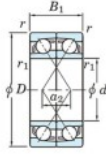

## Deep groove ball bearing single row 7209-BDF-JTEKT - 7209-BDF-JTEKT

<https://www.123bearing.com/bearing-housing/deep-groove-bearing/single-row/7209-bdf-jtekt>

Boundary dimensions

Angular ball bearings Face to face (DF)

Bearing No.	Boundary dimensions (mm)						Basic load ratings (kN)		Fatigue load factor		Limiting speeds (min-1)
	d	D	B	r (min)	r1 (min)	C <sub>r</sub>	C <sub>0r</sub>	C <sub>u</sub>	f <sub>0</sub>	Grease lub.	
7209BDF	45	85	38	1.1	0.6	73.2	52.3	3.2	-	4400	

## PRODUCT FEATURES

Brand	JTEKT
N° Ean13	3616060649867
Inside diameter	45 mm
Outside diameter	85 mm
Thickness	38 mm
Limiting speed	4400 rpm
Dynamic load	73.2 kN
Static load	52.3 kN
Packaging	1

[contact@123bearing.com](mailto:contact@123bearing.com)