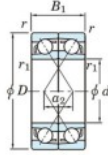

Deep groove ball bearing single row 7408-BDF-JTEKT - 7408-BDF-JTEKT

<https://www.123bearing.com/bearing-housing/deep-groove-bearing/single-row/7408-bdf-jtekt>

Boundary dimensions

Single row bearings Face to face (DF)

Bearing No.	Boundary dimensions(mm)					Basic load ratings(kN)		Fatigue load factor		Limiting speeds(min-1)
	d	D	B	r1(min)	r1(max)	Cr	Cor	f0	f0	Grease lub.
7408BDF	40	110	54	2	1	141	89.8	6.4	-	3100

PRODUCT FEATURES