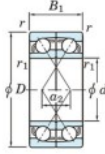

Deep groove ball bearing single row 7208-CDF-JTEKT - 7208-CDF-JTEKT

<https://www.123bearing.com/bearing-housing/deep-groove-bearing/single-row/7208-cdf-jtekt>

Boundary dimensions

Single ball bearings Face to face (DF)

Bearing No.	Boundary dimensions(mm)						Basic load ratings(kN)		Fatigue load factor		Limiting speeds(min-1)
	d	D	B	r(min)	r1(min)	Cr	C0r	C0	f0	Grease lub.	
7208CDF	40	80	36	1.1	0.6	77.6	54.3	3.7	14.2	8800	

PRODUCT FEATURES

Brand	JTEKT
N° Ean13	3616060649805
Inside diameter	40 mm
Outside diameter	80 mm
Thickness	36 mm
Limiting speed	8800 rpm
Dynamic load	77.6 kN
Static load	54.3 kN
Packaging	1

contact@123bearing.com