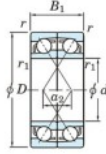

Deep groove ball bearing single row 7208-DF-JTEKT - 7208-DF-JTEKT

<https://www.123bearing.com/bearing-housing/deep-groove-bearing/single-row/7208-df-jtekt>

Boundary dimensions

Single ball bearings Face to face (FF)

Bearing No.	Boundary dimensions(mm)						Basic load ratings(kN)		Fatigue load limit(kN)		Factor	Limiting speeds(min-1)
	d	D	B	r (min)	r1 (min)	Cr	C0r	C0	f0			
7208DF	40	80	36	1.1	0.6	71.7	50.3	3.25	-	-	6400	

PRODUCT FEATURES

Brand	JTEKT
N° Ean13	4549250194757
Inside diameter	40 mm
Outside diameter	80 mm
Thickness	36 mm
Limiting speed	6400 rpm
Dynamic load	71.7 kN
Static load	50.3 kN
Packaging	1

contact@123bearing.com