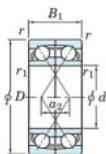

Deep groove ball bearing single row 7407-DF-JTEKT - 7407-DF-JTEKT

<https://www.123bearing.com/bearing-housing/deep-groove-bearing/single-row/7407-df-jtekt>

Boundary dimensions

Single ball bearings Face to face (DF)

Bearing No.	Boundary dimensions(mm)					Basic load ratings(kN)		Fatigue load factor		Limiting speeds(min-1)
	d	D	B	r (min)	r1 (min)	Cr	CO*	Cu	f0	Grease lub
7407DF	35	100	50	1.5	1	132	82.1	6.35	-	4000

PRODUCT FEATURES