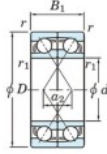

Deep groove ball bearing single row 7407-BDF-JTEKT - 7407-BDF-JTEKT

<https://www.123bearing.com/bearing-housing/deep-groove-bearing/single-row/7407-bdf-jtekt>

Boundary dimensions

Angular ball bearings Face to face (DF)

Bearing No.	Boundary dimensions(mm)					Basic load ratings(kN)		Fatigue load limit(kN)	factor	Limiting speeds(min-1)
	d	D	B	r1(mm)	r2(mm)	Cr	Cor			
7407BDF	35	100	50	1.5	1	122	76.2	5.45	-	3400

PRODUCT FEATURES