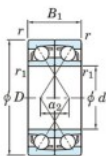

Deep groove ball bearing single row 7307-CDF-JTEKT - 7307-CDF-JTEKT

<https://www.123bearing.com/bearing-housing/deep-groove-bearing/single-row/7307-cdf-jtekt>

Boundary dimensions

Single ball bearings Face to face (DF)

Bearing No.	Boundary dimensions(mm)					Basic load ratings(kN)		Fatigue load factor		Limiting speeds(min-1)
	d	D	B	r1(min)	r2(min)	Cr	Cor	C0	f0	Grease lub.
7307CDF	35	80	42	1.5	1	86.9	56.6	4.2	13.4	8800

PRODUCT FEATURES

Brand	JTEKT
N° Ean13	3616060649751
Inside diameter	35 mm
Inside diameter	1.378" inch
Outside diameter	80 mm
Outside diameter	3.15" inch
Thickness	42 mm
Thickness	1.654" inch
Limiting speed	8800 rpm
Dynamic load	86.9 kN
Static load	56.6 kN
Packaging	1