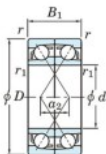

## Deep groove ball bearing single row 7207-DF-JTEKT - 7207-DF-JTEKT

<https://www.123bearing.com/bearing-housing/deep-groove-bearing/single-row/7207-df-jtekt>

Boundary dimensions

Single row bearings Face to face (DF)

Bearing No.	Boundary dimensions(mm)					Basic load ratings(kN)		Fatigue load factor		Limiting speeds(min-1)
	d	D	B	r (min)	r1 (min)	Cr	Cor	C2	f0	Grease lub.
7207DF	35	72	34	1.1	0.6	60.3	40.4	2.65	-	7000

## PRODUCT FEATURES

Brand	JTEKT
N° Ean13	4549250194429
Inside diameter	35 mm
Outside diameter	72 mm
Thickness	34 mm
Limiting speed	7000 rpm
Dynamic load	60.3 kN
Static load	40.4 kN
Packaging	1

[contact@123bearing.com](mailto:contact@123bearing.com)