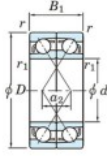

Deep groove ball bearing single row 7207-BDF-JTEKT - 7207-BDF-JTEKT

<https://www.123bearing.com/bearing-housing/deep-groove-bearing/single-row/7207-bdf-jtekt>

Boundary dimensions

Single ball bearings Face to face (DF)

Bearing No.	Boundary dimensions(mm)					Basic load ratings(kN)		Fatigue load factor		Limiting speeds(min-1)
	d	D	B	r1(min)	r1(max)	Cr	Cor	f0	Grease lub.	
7207BDF	35	72	34	1.1	0.6	54.9	36.9	2.25	-	5200

PRODUCT FEATURES

Brand	JTEKT
N° Ean13	4549250194252
Inside diameter	35 mm
Outside diameter	72 mm
Thickness	34 mm
Limiting speed	5200 rpm
Dynamic load	54.9 kN
Static load	36.9 kN
Packaging	1

contact@123bearing.com