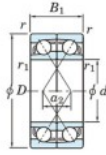

## Deep groove ball bearing single row 7406-DF-JTEKT - 7406-DF-JTEKT

<https://www.123bearing.com/bearing-housing/deep-groove-bearing/single-row/7406-df-jtekt>

Boundary dimensions

Angular ball bearings Face to face (DF)

Bearing No.	Boundary dimensions(mm)					Basic load ratings(kN)		Fatigue load limit(kN)	factor	Limiting speeds(min-1)
	d	D	B	r1(mm)	r2(mm)	Cr	Cor			
7406DF	30	90	46	1.5	1	104	63.2	4.85	-	4500

### PRODUCT FEATURES

Brand	JTEKT
N° Ean13	3616060649690
Inside diameter	30 mm
Outside diameter	90 mm
Thickness	46 mm
Limiting speed	4500 rpm
Dynamic load	1047 kN
Static load	63.2 kN
Packaging	1

[contact@123bearing.com](mailto:contact@123bearing.com)