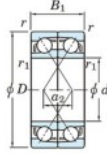

Deep groove ball bearing single row 7406-BDF-JTEKT - 7406-BDF-JTEKT

<https://www.123bearing.com/bearing-housing/deep-groove-bearing/single-row/7406-bdf-jtekt>

Boundary dimensions

Single ball bearings Face to face (DF)

Bearing No.	Boundary dimensions(mm)					Basic load ratings(kN)		Fatigue load limit(kN)	factor	Limiting speeds(min-1)
	d	D	B	r(min)	r1(min)	Cr	Cor			
7406BDF	30	90	46	1.5	1	96.3	58.6	4.15	-	3900

PRODUCT FEATURES