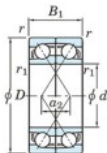

Deep groove ball bearing single row 7406-BDF-JTEKT - 7406-BDF-JTEKT

<https://www.123bearing.com/bearing-housing/deep-groove-bearing/single-row/7406-bdf-jtekt>

Boundary dimensions

Single ball bearings Face to face (DF)

Bearing No.	Boundary dimensions(mm)					Basic load ratings(kN)		Fatigue load limit(kN)		factor	Limiting speeds(min-1)
	d	D	B	r(min)	r1(min)	Cr	Cor	C1	C0		
7406BDF	30	90	46	1.5	1	96.3	58.6	4.15	-	-	3900

PRODUCT FEATURES

Brand	JTEKT
N° Ean13	3616060649683
Inside diameter	30 mm
Outside diameter	90 mm
Thickness	46 mm
Limiting speed	390 rpm
Dynamic load	96.3 kN
Static load	58.6 kN
Packaging	1

contact@123bearing.com