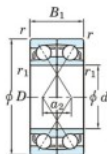

Deep groove ball bearing single row 7306-CDF-JTEKT - 7306-CDF-JTEKT

<https://www.123bearing.com/bearing-housing/deep-groove-bearing/single-row/7306-cdf-jtekt>

Boundary dimensions

Single ball bearings Face to face (DF)

Bearing No.	Boundary dimensions(mm)						Basic load ratings(kN)			Fatigue load factor		Limiting speeds(min-1)
	d	D	B	r1(min)	r2(min)	Cr	Cor	C0	f0	Grease lub.		
7306CDF	30	72	38	1.1	0.6	69.5	44.2	3.25	13.4	10000		

PRODUCT FEATURES

Brand	JTEKT
N° Ean13	3616060649676
Inside diameter	30 mm
Inside diameter	1.181" inch
Outside diameter	72 mm
Outside diameter	2.835" inch
Thickness	38 mm
Thickness	1.496" inch
Limiting speed	10000 rpm
Dynamic load	69.5 kN
Static load	44.2 kN
Packaging	1