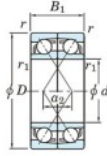

## Deep groove ball bearing single row 7306-DF-JTEKT - 7306-DF-JTEKT

<https://www.123bearing.com/bearing-housing/deep-groove-bearing/single-row/7306-df-jtekt>

Boundary dimensions

Single ball bearings Face to face (DF)

Bearing No.	Boundary dimensions(mm)						Basic load ratings(kN)		Fatigue load limit(kN)		factor	Limiting speeds(min-1)
	d	D	B	r1(min)	r1(max)	Cr	Cor	C0	C0			
7306DF	30	72	38	1.1	0.6	64.8	41.2	2.85	-	-	7300	

## PRODUCT FEATURES

Brand	JTEKT
N° Ean13	3616060649669
Inside diameter	30 mm
Outside diameter	72 mm
Thickness	38 mm
Limiting speed	7300 rpm
Dynamic load	64.8 kN
Static load	41.2 kN
Packaging	1

[contact@123bearing.com](mailto:contact@123bearing.com)