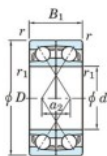

Deep groove ball bearing single row 7206-CDF-JTEKT - 7206-CDF-JTEKT

<https://www.123bearing.com/bearing-housing/deep-groove-bearing/single-row/7206-cdf-jtekt>

Boundary dimensions

40 mm ball bearings Face to face (DF)

Bearing No.	Boundary dimensions(mm)						Basic load ratings(kN)		Fatigue load limit(kN)		Limiting speeds(min-1)
	d	D	B	r1(min)	r1(max)	Cr	Cor	C0	f0		
7206CDF	30	62	32	1	0.6	49.4	32	2.2	14	Grease Lub.	11000

PRODUCT FEATURES

Brand	JTEKT
N° Ean13	3616060649645
Inside diameter	30 mm
Outside diameter	62 mm
Thickness	32 mm
Limiting speed	11000 rpm
Dynamic load	49.4 kN
Static load	32 kN
Packaging	1

contact@123bearing.com