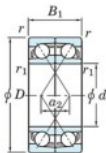

Deep groove ball bearing single row 7206-DF-JTEKT - 7206-DF-JTEKT

<https://www.123bearing.com/bearing-housing/deep-groove-bearing/single-row/7206-df-jtekt>

Boundary dimensions

Single ball bearings Face to face (DF)

Bearing No.	Boundary dimensions(mm)						Basic load ratings(kN)		Fatigue load limit(kN)	factor	Limiting speeds(min-1)
	d	D	B	r1(min)	r1(max)	Cr	Cor	FO			
7206DF	30	62	32	1	0.6	45.7	29.7	1.95	-	8000	

PRODUCT FEATURES