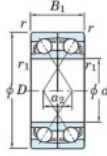

## Deep groove ball bearing single row 7206-BDF-JTEKT - 7206-BDF-JTEKT

<https://www.123bearing.com/bearing-housing/deep-groove-bearing/single-row/7206-bdf-jtekt>

Boundary dimensions

Single ball bearings Face to face (DF)

Bearing No.	Boundary dimensions(mm)						Basic load ratings(kN)		Fatigue load limit(kN)	factor	Limiting speeds(min-1)
	d	D	B	r(mm)	r1(mm)	Cr	C0r	f0			
7206BDF	30	62	32	1	0.6	41.6	27.1	1.65	-	6100	

### PRODUCT FEATURES

Brand	JTEKT
N° Ean13	3616060649621
Inside diameter	30 mm
Outside diameter	62 mm
Thickness	32 mm
Limiting speed	6100 rpm
Dynamic load	41.6 kN
Static load	27.1 kN
Packaging	1

[contact@123bearing.com](mailto:contact@123bearing.com)