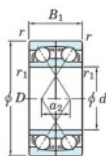

Deep groove ball bearing single row 7405-DF-JTEKT - 7405-DF-JTEKT

<https://www.123bearing.com/bearing-housing/deep-groove-bearing/single-row/7405-df-jtekt>

Boundary dimensions

Angular ball bearings Face to face (DF)

Bearing No.	Boundary dimensions(mm)					Basic load ratings(kN)		Fatigue load factor		Limiting speeds(min-1)
	d	D	B	r1(mm)	r2(mm)	Cr	Cor	f0	Grease lub.	
7405DF	25	80	42	1.5	1	86.6	51.5	4	-	5100

PRODUCT FEATURES