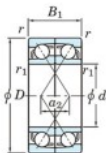

Deep groove ball bearing single row 7405-BDF-JTEKT - 7405-BDF-JTEKT

<https://www.123bearing.com/bearing-housing/deep-groove-bearing/single-row/7405-bdf-jtekt>

Boundary dimensions

Single ball bearings Face to face (DF)

Bearing No.	Boundary dimensions(mm)					Basic load ratings(kN)		Fatigue load factor		Limiting speeds(min-1)
	d	D	B	r1(min)	r1(max)	Cr	C0r	f0	f0	Grease lub.
7405BDF	25	80	42	1.5	1	80.4	47.8	3.4	-	4400

PRODUCT FEATURES