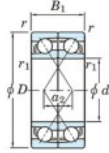

## Deep groove ball bearing single row 7305-BDF-JTEKT - 7305-BDF-JTEKT

<https://www.123bearing.com/bearing-housing/deep-groove-bearing/single-row/7305-bdf-jtekt>

Boundary dimensions

Single row bearings Face to face (DF)

Bearing No.	Boundary dimensions(mm)						Basic load ratings(kN)			Fatigue load factor		Limiting speeds(min-1) Grease lub.
	d	D	B	r1(min)	r1(max)	Cr	Co	Cu	f0			
7305BDF	25	62	34	1.1	0.6	49.5	29.2	2	-	6600		

### PRODUCT FEATURES

Brand	JTEKT
N° Ean13	4549250199073
Inside diameter	25 mm
Outside diameter	62 mm
Thickness	34 mm
Limiting speed	6600 rpm
Dynamic load	49.5 kN
Static load	29.2 kN
Packaging	1

[contact@123bearing.com](mailto:contact@123bearing.com)