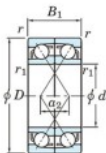

Deep groove ball bearing single row 7205-DF-JTEKT - 7205-DF-JTEKT

<https://www.123bearing.com/bearing-housing/deep-groove-bearing/single-row/7205-df-jtekt>

Boundary dimensions

Angular ball bearings Face to face (DF)

Bearing No.	Boundary dimensions(mm)					Basic load ratings(kN)		Fatigue load limit(kN)	factor	Limiting speeds(min-1)
	d	D	B	r (min)	r1 (min)	Cr	Cor			
7205DF	25	52	30	1	0.6	32.9	20.6	1.35	-	9600

PRODUCT FEATURES