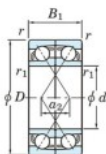

Deep groove ball bearing single row 7205-BDF-JTEKT - 7205-BDF-JTEKT

<https://www.123bearing.com/bearing-housing/deep-groove-bearing/single-row/7205-bdf-jtekt>

Boundary dimensions

Single row bearings Face to face (DF)

Bearing No.	Boundary dimensions(mm)						Basic load ratings(kN)		Fatigue load limit(kN)	factor	Limiting speeds(min-1)
	d	D	B	r (min)	r1 (min)	Cr	Cor	f0			
7205BDF	25	52	30	1	0.6	29.9	18.8	1.15	-	7300	

PRODUCT FEATURES

Brand	JTEKT
N° Ean13	4549250217623
Inside diameter	25 mm
Outside diameter	52 mm
Thickness	30 mm
Limiting speed	7300 rpm
Dynamic load	29.9 kN
Static load	18.8 kN
Packaging	1

contact@123bearing.com