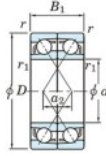

Deep groove ball bearing single row 7304-CDF-JTEKT - 7304-CDF-JTEKT

<https://www.123bearing.com/bearing-housing/deep-groove-bearing/single-row/7304-cdf-jtekt>

Boundary dimensions

Shoulder ball bearings Face to face (DF)

Bearing No.	Boundary dimensions(mm)						Basic load ratings(kN)		Fatigue load limit(kN)	factor	Limiting speeds(min-1)
	d	D	B	r1(min)	r1(max)	Cr	C0r	SU	f0	Grease lub.	
7304CDF	20	52	30	1.1	0.6	40.3	22.2	1.75	12.6	14000	

PRODUCT FEATURES

Brand	JTEKT
N° Ean13	3616060649522
Inside diameter	20 mm
Outside diameter	52 mm
Thickness	30 mm
Limiting speed	14000 rpm
Dynamic load	40.3 kN
Static load	22.2 kN
Packaging	1

contact@123bearing.com