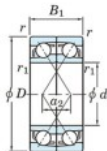

Deep groove ball bearing single row 7304-DF-JTEKT - 7304-DF-JTEKT

<https://www.123bearing.com/bearing-housing/deep-groove-bearing/single-row/7304-df-jtekt>

Boundary dimensions

Angular ball bearings Face to face (DF)

Bearing No.	Boundary dimensions(mm)						Basic load ratings(kN)		Fatigue load limit(kN) C ₁₀	factor f0	Limiting speeds(min-1) Grease lub.
	d	D	B	r (min)	r1 (min)	C _r	C _{0r}				
7304DF	20	52	30	1.1	0.6	38	20.8	1.6	-	10000	

PRODUCT FEATURES

Brand	JTEKT
N° Ean13	4549250271083
Inside diameter	20 mm
Outside diameter	52 mm
Thickness	30 mm
Limiting speed	10000 rpm
Dynamic load	38 kN
Static load	20.8 kN
Packaging	1

contact@123bearing.com